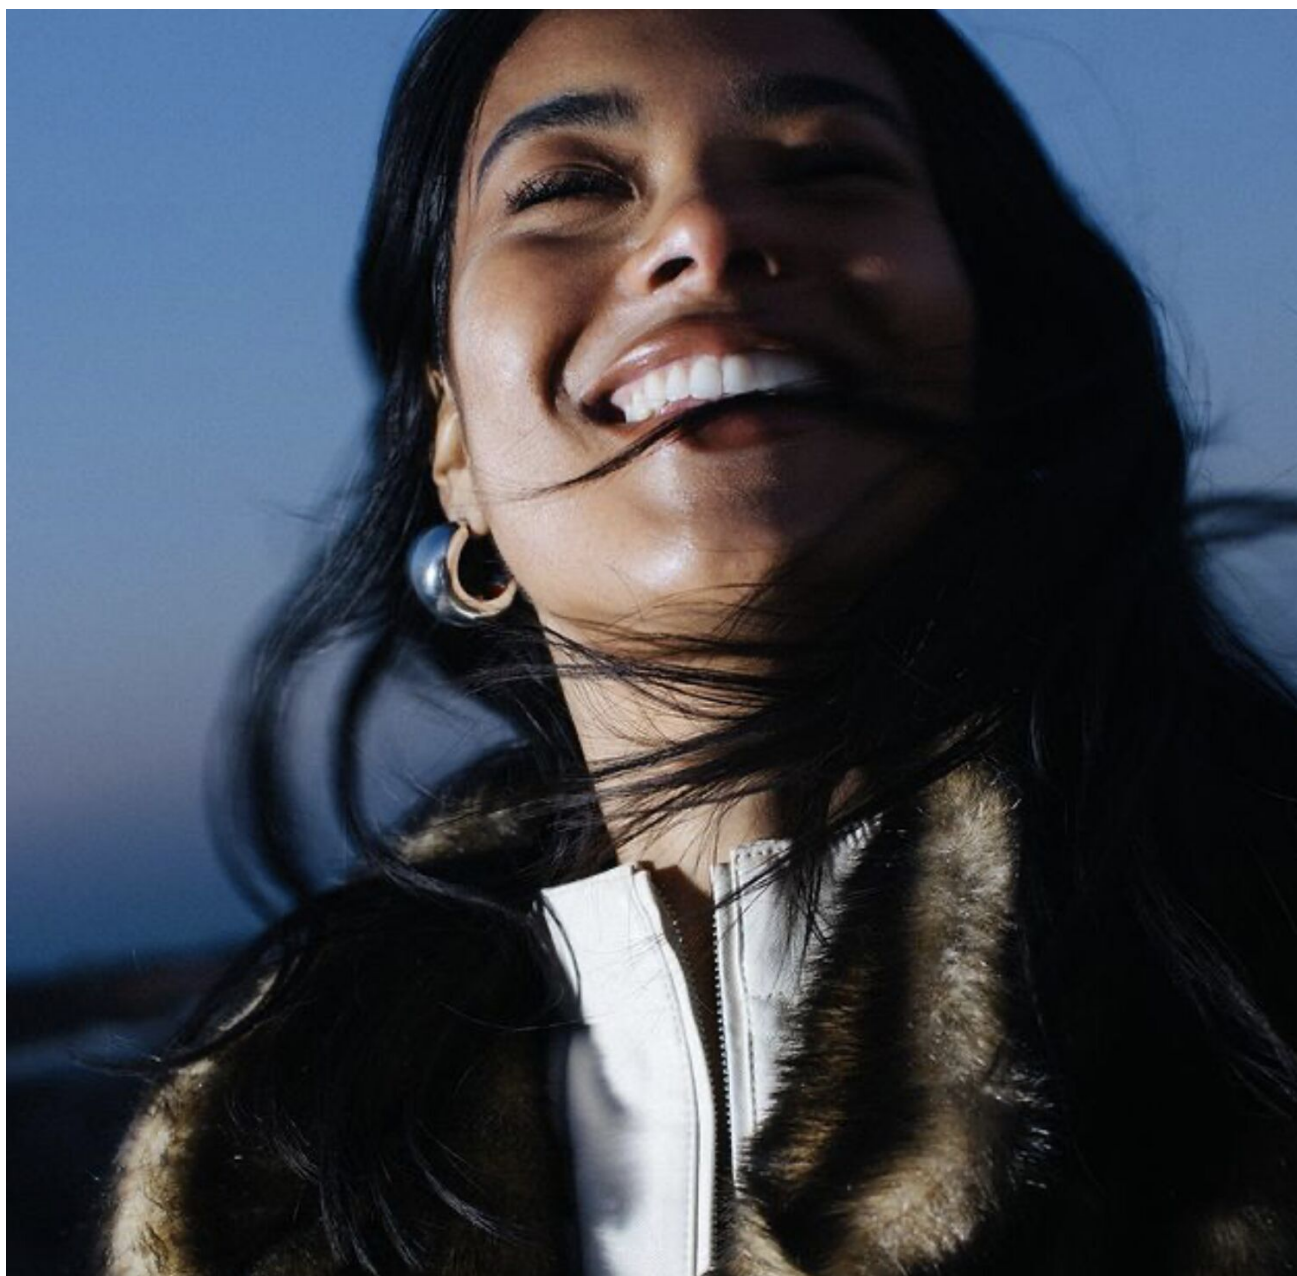

YARELIS OLIVERAS

height 175 cm · bust 82 cm · cup B · waist 63 cm · hips 90 cm · dress 36
shoes size 38.5 · hair dark brown · eyes brown